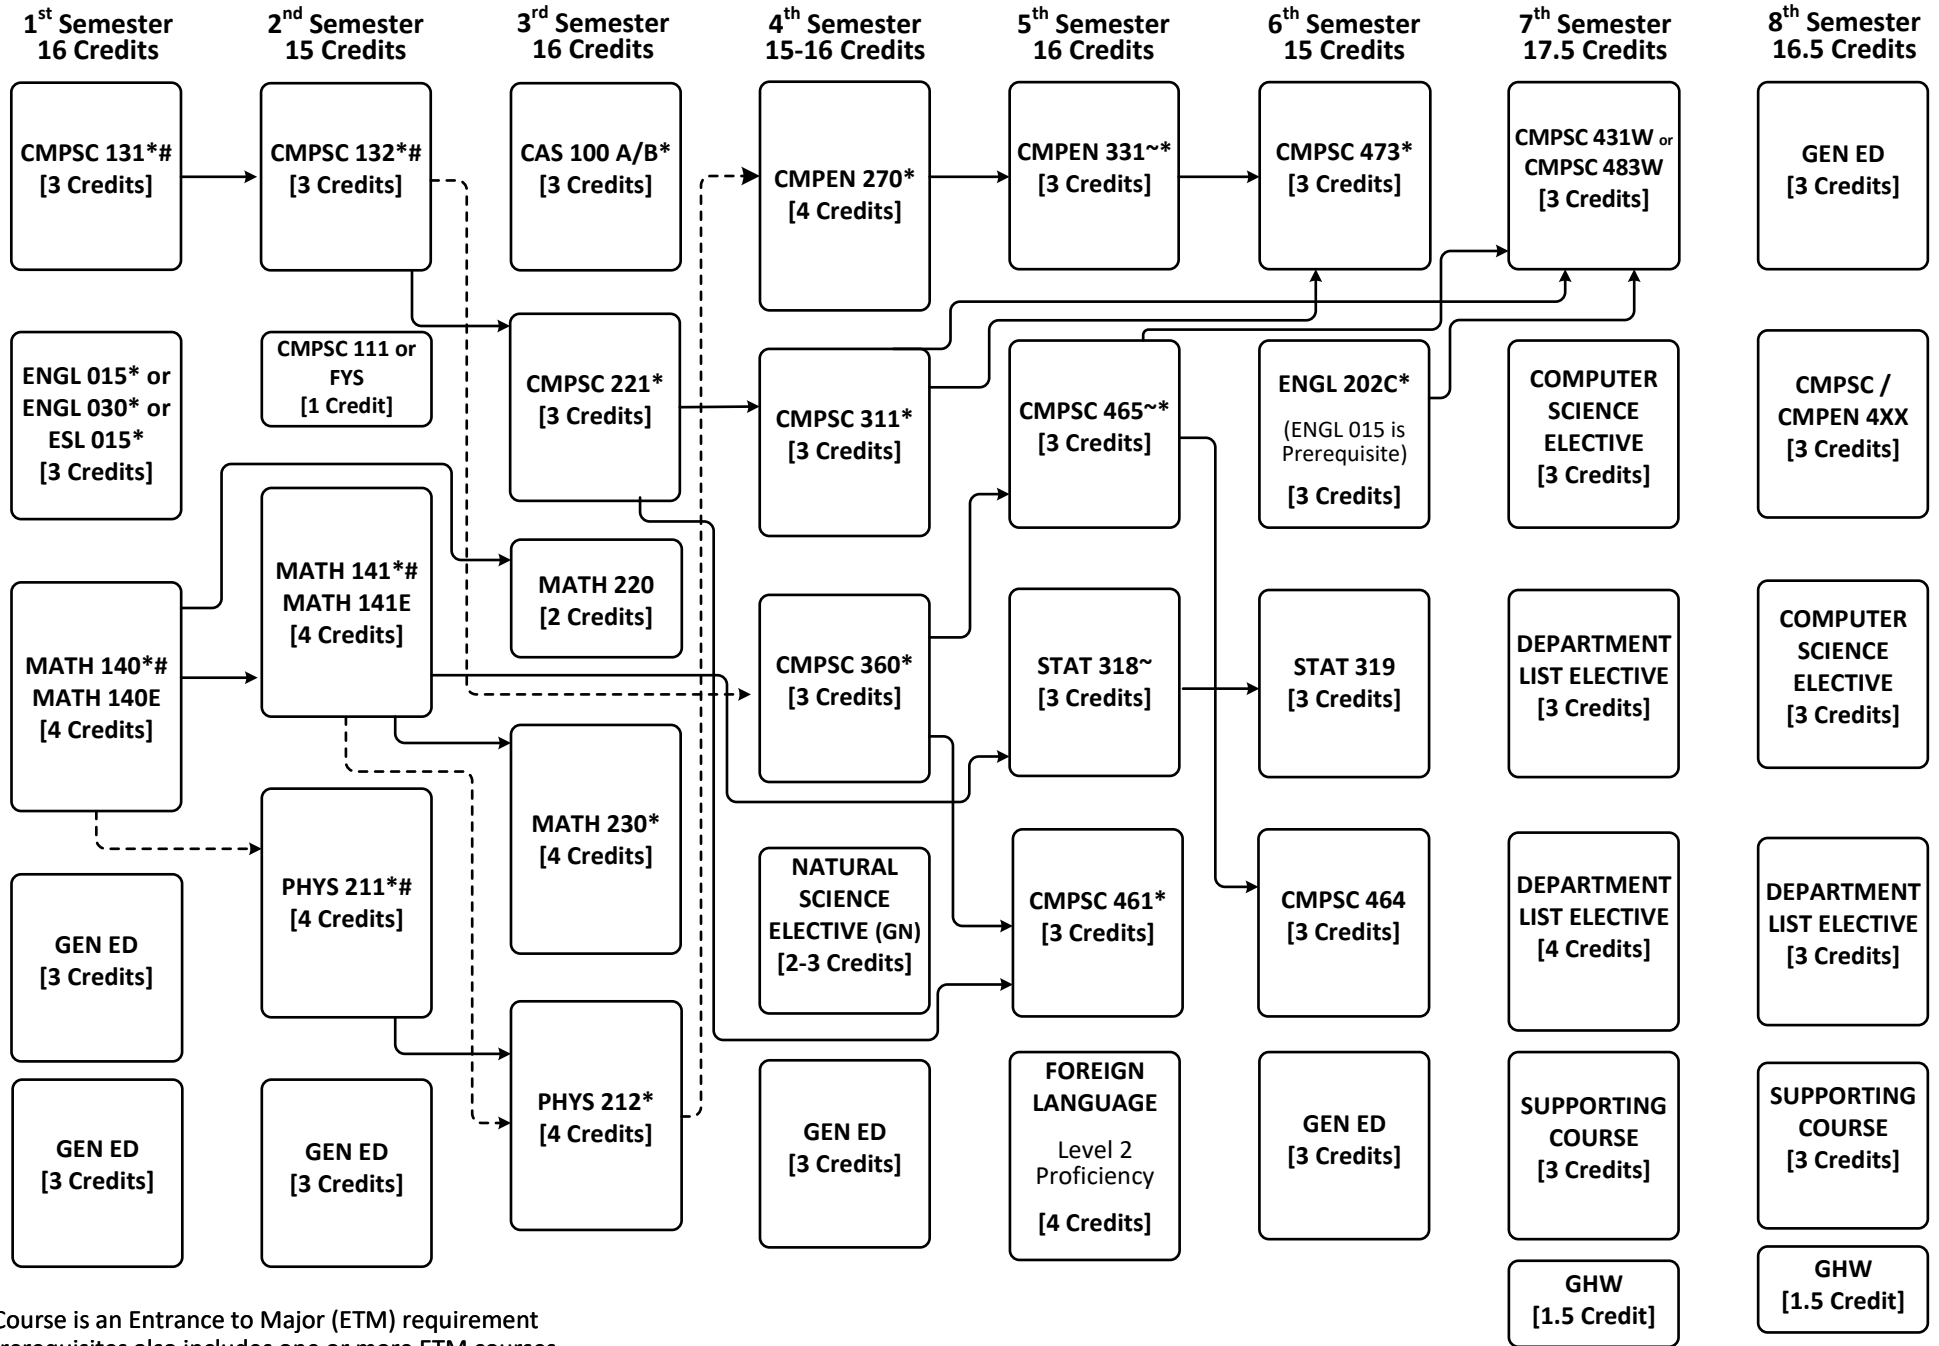

COMPUTER SCIENCE

Course is an Entrance to Major (ETM) requirement
 ~Prerequisites also includes one or more ETM courses.
 Course requires a grade of C or better for the major

—————> = Prerequisite - - - - -> = Prerequisite or Concurrent

This is meant to support the current Suggested Academic Plan found at bulletins.psu.edu